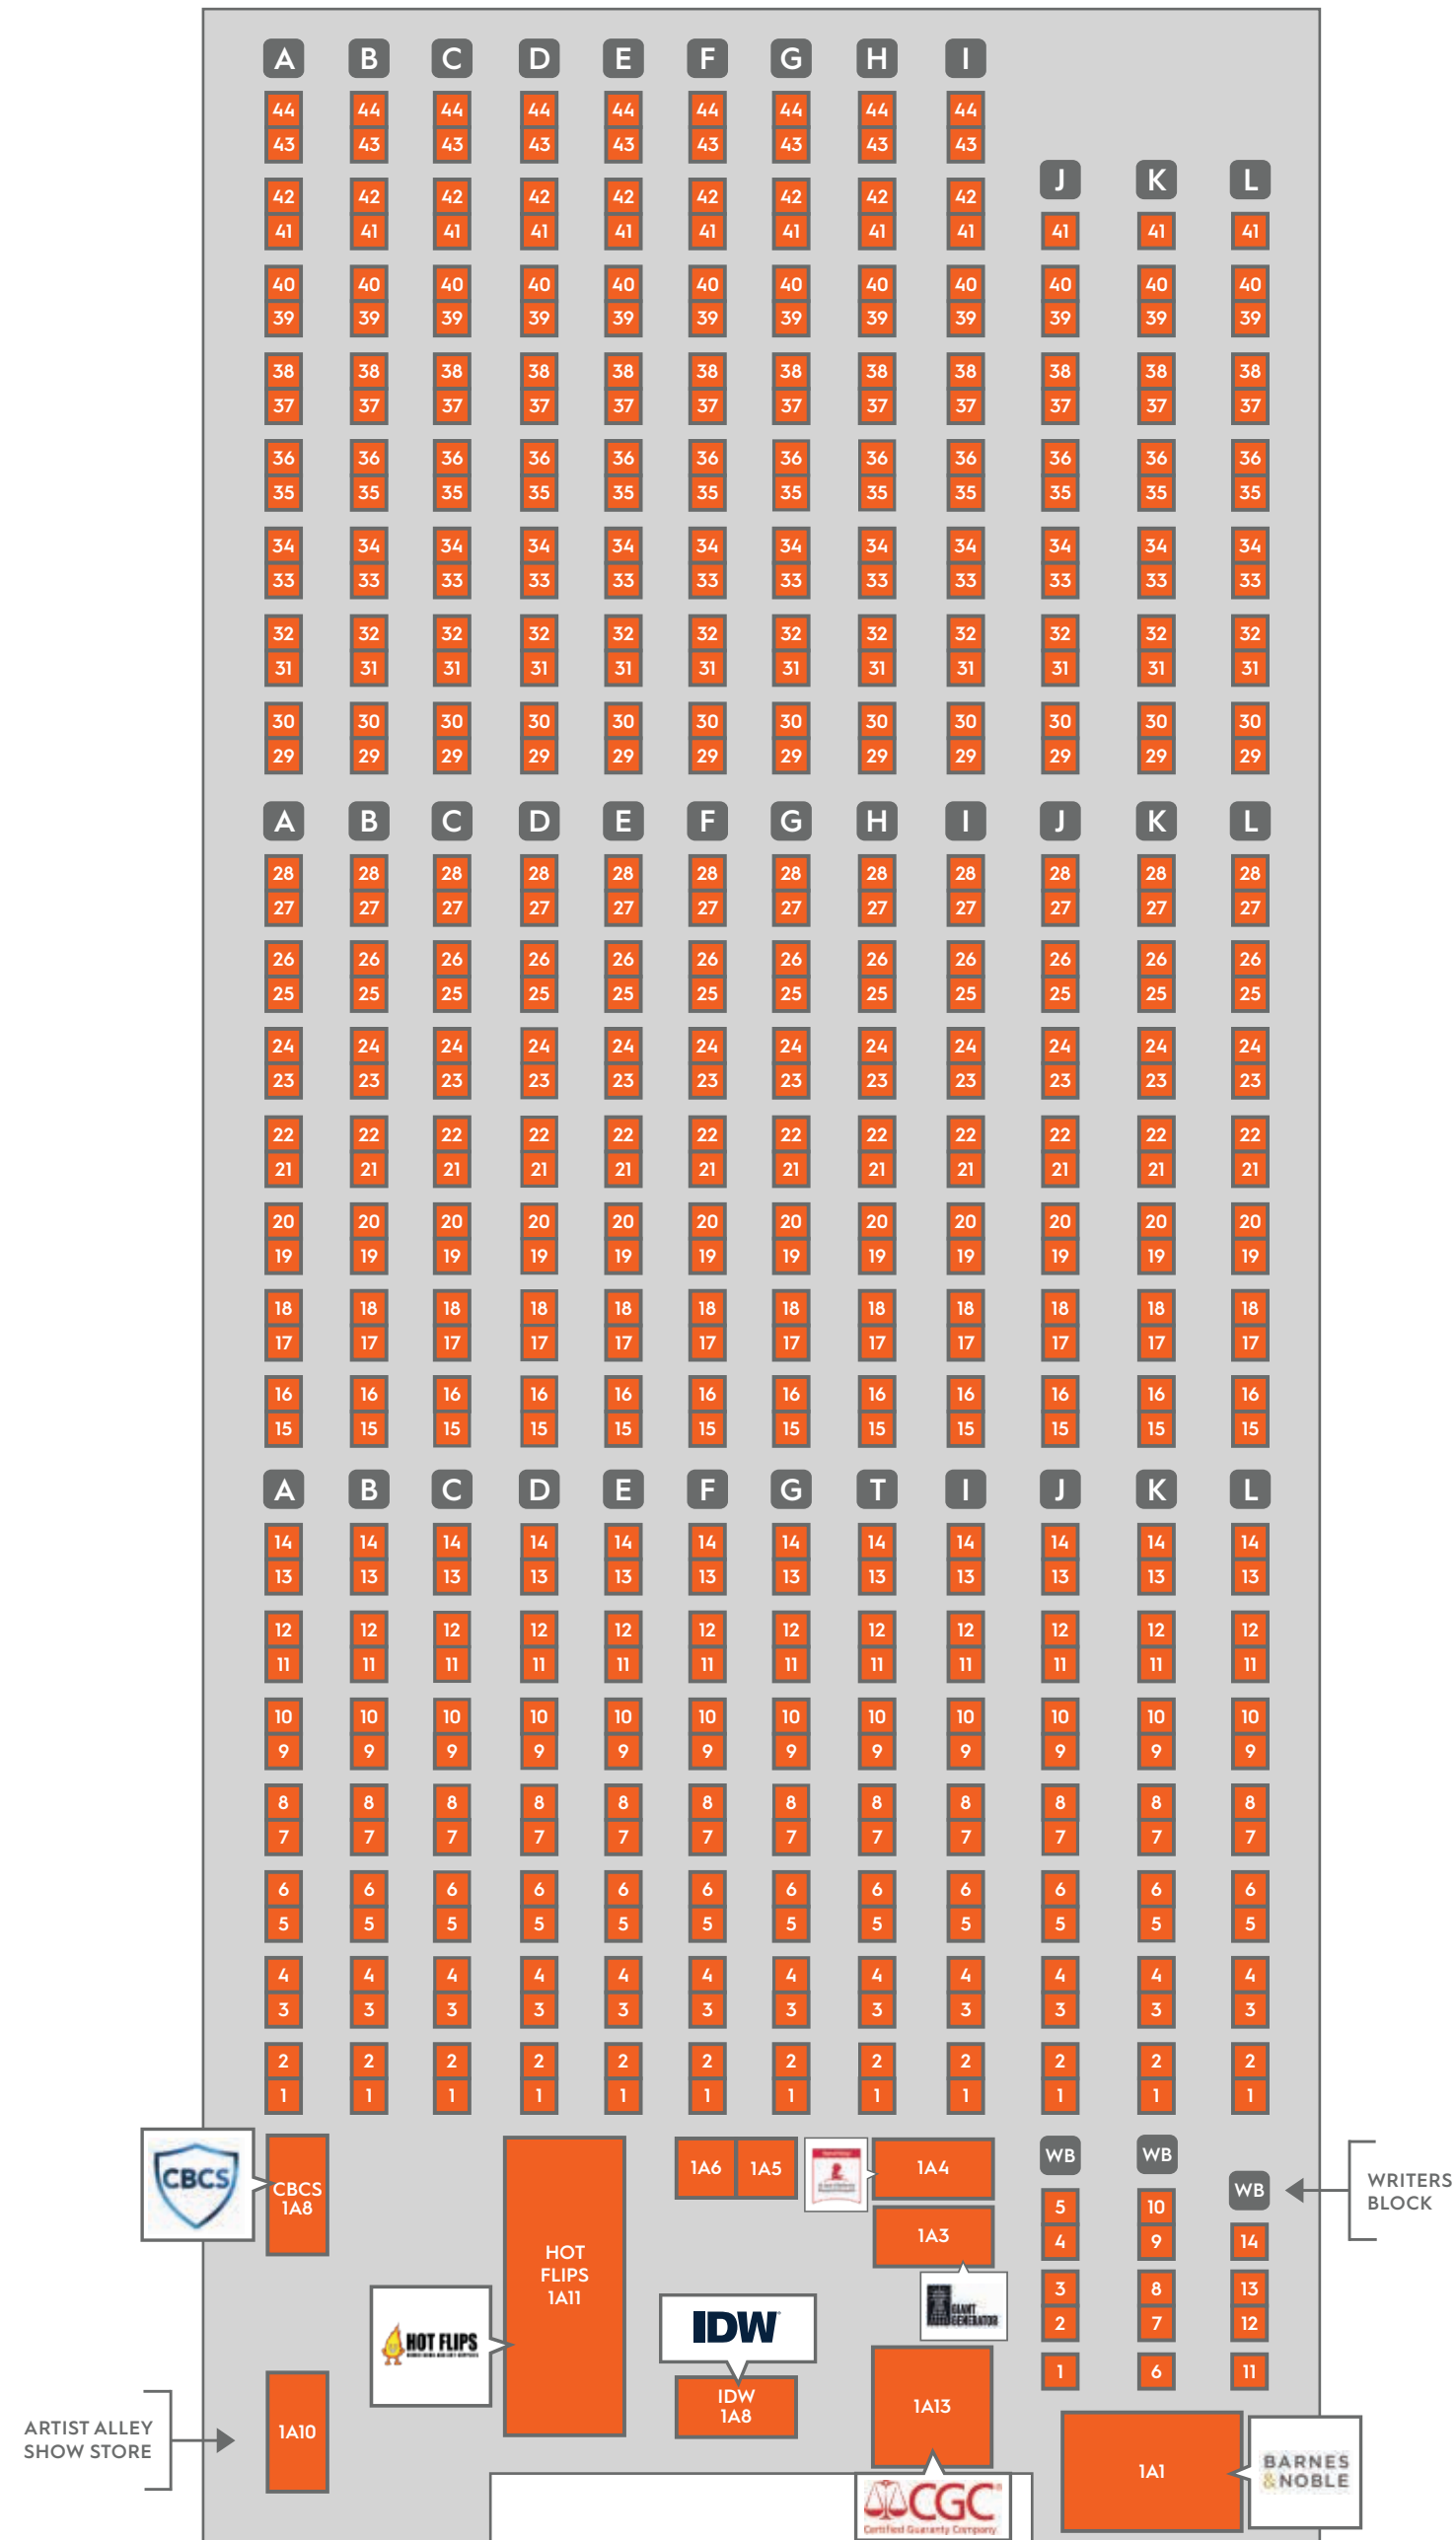

NURSING ROOM & FIRST AID STATION

LEVEL 3

LEVEL 2 & INNER ROADWAY

PROFESSIONAL PROGRAMMING AND PRO LOUNGE

COSPLAY CENTRAL

LEVEL 4

RIVER PAVILION

PROGRAMMING HOURS:

THURSDAY 10:30AM - 10:00PM

FRIDAY 10:30AM - 11:00PM

SATURDAY 10:30AM - 11:00PM

SUNDAY 10:30AM - 5:00PM

LEGEND

- Restrooms
- All Gender Restrooms
- Elevators
- ATMs
- Info Booths
- XP Prize Station

SHOW FLOOR - LEVEL 3

SHOW FLOOR HOURS:
THURSDAY
 10:00 AM - 7:00 PM*
FRIDAY
 10:00 AM - 7:00 PM*
SATURDAY
 10:00 AM - 7:00 PM*
SUNDAY
 10:00 AM - 5:00 PM

*Artist Alley & Writers Block in Hall 1B closes at 8:00 PM

ARTIST ALLEY & WRITERS BLOCK

LEVEL 1

HALL 1B

SPONSORED BY:

SUPPORTED BY:

ARTIST ALLEY HOURS & WRITERS BLOCK:
THURSDAY
 10:00AM - 8:00PM
FRIDAY
 10:00AM - 8:00PM
SATURDAY
 10:00AM - 8:00PM
SUNDAY
 10:00AM - 5:00PM