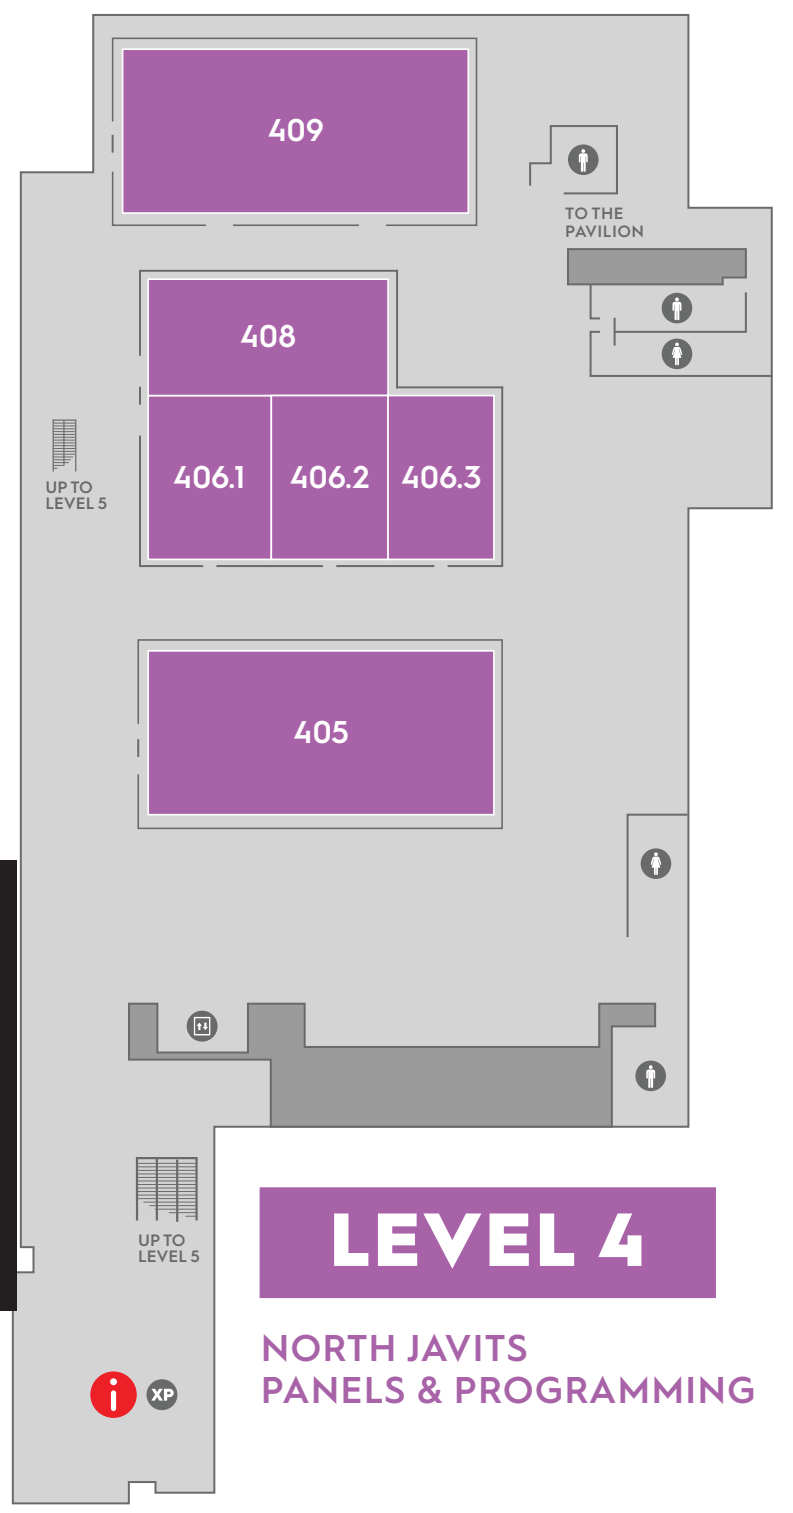

NURSING ROOM & FIRST AID STATION

LEVEL 3

LEVEL 2 & INNER ROADWAY

PROFESSIONAL PROGRAMMING AND PRO LOUNGE

COSPLAY CENTRAL

LEVEL 4

RIVER PAVILION

PROGRAMMING HOURS:

THURSDAY 10:30AM - 10:00PM

FRIDAY 10:30AM - 11:00PM

SATURDAY 10:30AM - 11:00PM

SUNDAY 10:30AM - 5:00PM

LEGEND

- Restrooms
- All Gender Restrooms
- Elevators
- ATMs
- Info Booths
- XP Prize Station

SHOW FLOOR - LEVEL 3

SHOW FLOOR HOURS:
THURSDAY
 10:00 AM - 7:00 PM*
FRIDAY
 10:00 AM - 7:00 PM*
SATURDAY
 10:00 AM - 7:00 PM*
SUNDAY
 10:00 AM - 5:00 PM

*Artist Alley & Writers Block in Hall 1B closes at 8:00 PM

ARTIST ALLEY & WRITERS BLOCK

LEVEL 1

HALL 1B

SPONSORED BY:

SUPPORTED BY:

ARTIST ALLEY HOURS & WRITERS BLOCK:
THURSDAY
 10:00AM - 8:00PM
FRIDAY
 10:00AM - 8:00PM
SATURDAY
 10:00AM - 8:00PM
SUNDAY
 10:00AM - 5:00PM