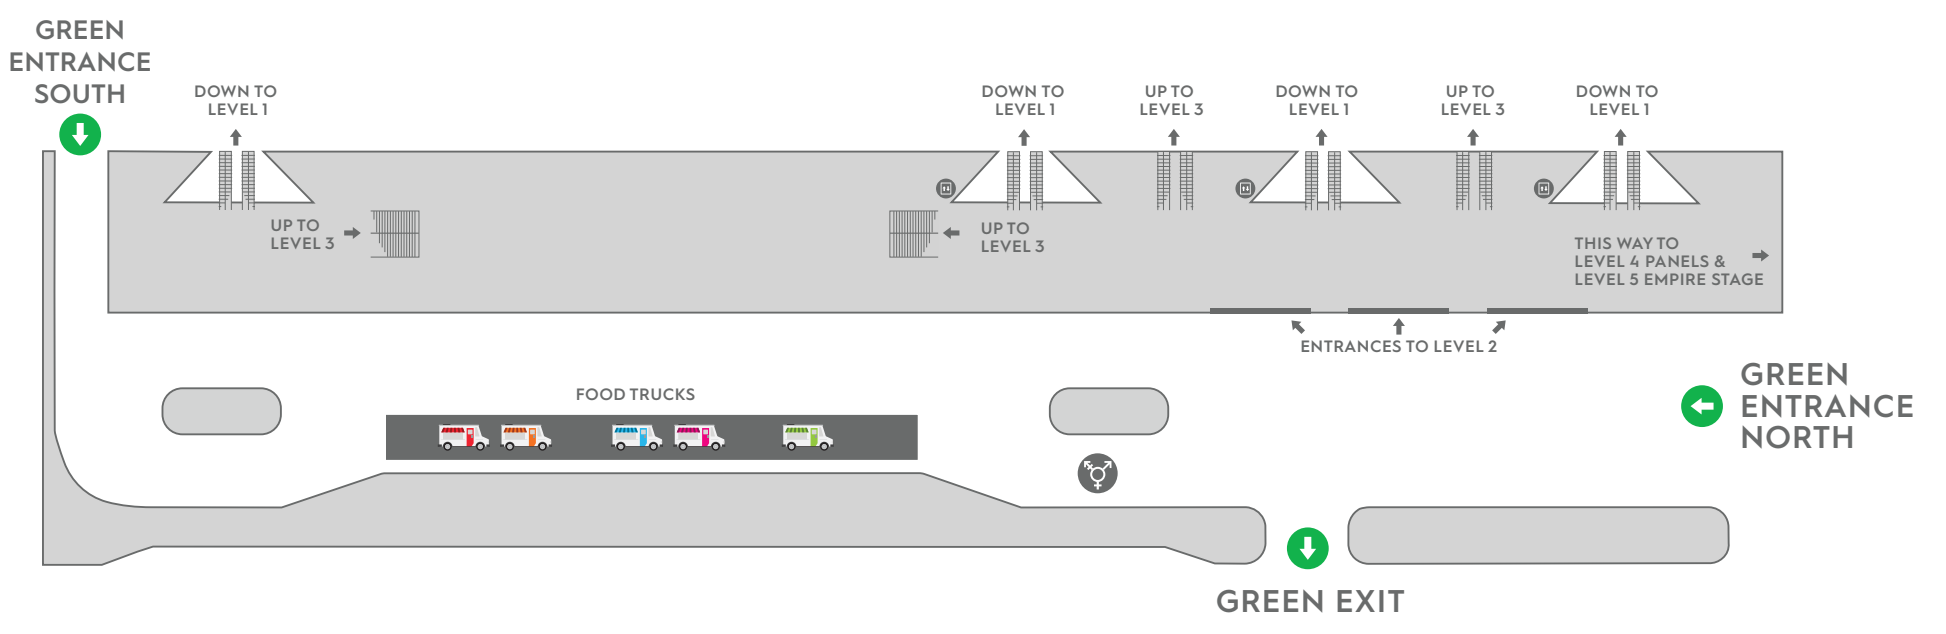

NURSING ROOM & FIRST AID STATION

LEVEL 3

LEVEL 2 & INNER ROADWAY

PROFESSIONAL PROGRAMMING AND PRO LOUNGE

COSPLAY CENTRAL

LEVEL 4

RIVER PAVILION

PROGRAMMING HOURS:

THURSDAY 10:30AM - 10:00PM

FRIDAY 10:30AM - 11:00PM

SATURDAY 10:30AM - 11:00PM

SUNDAY 10:30AM - 5:00PM

LEGEND

- Restrooms
- All Gender Restrooms
- Elevators
- ATMs
- Info Booths
- XP Prize Station

SHOW FLOOR - LEVEL 3

SHOW FLOOR HOURS:
THURSDAY
 10:00 AM - 7:00 PM*
FRIDAY
 10:00 AM - 7:00 PM*
SATURDAY
 10:00 AM - 7:00 PM*
SUNDAY
 10:00 AM - 5:00 PM

*Artist Alley & Writers Block in Hall 1B closes at 8:00 PM

ARTIST ALLEY & WRITERS BLOCK