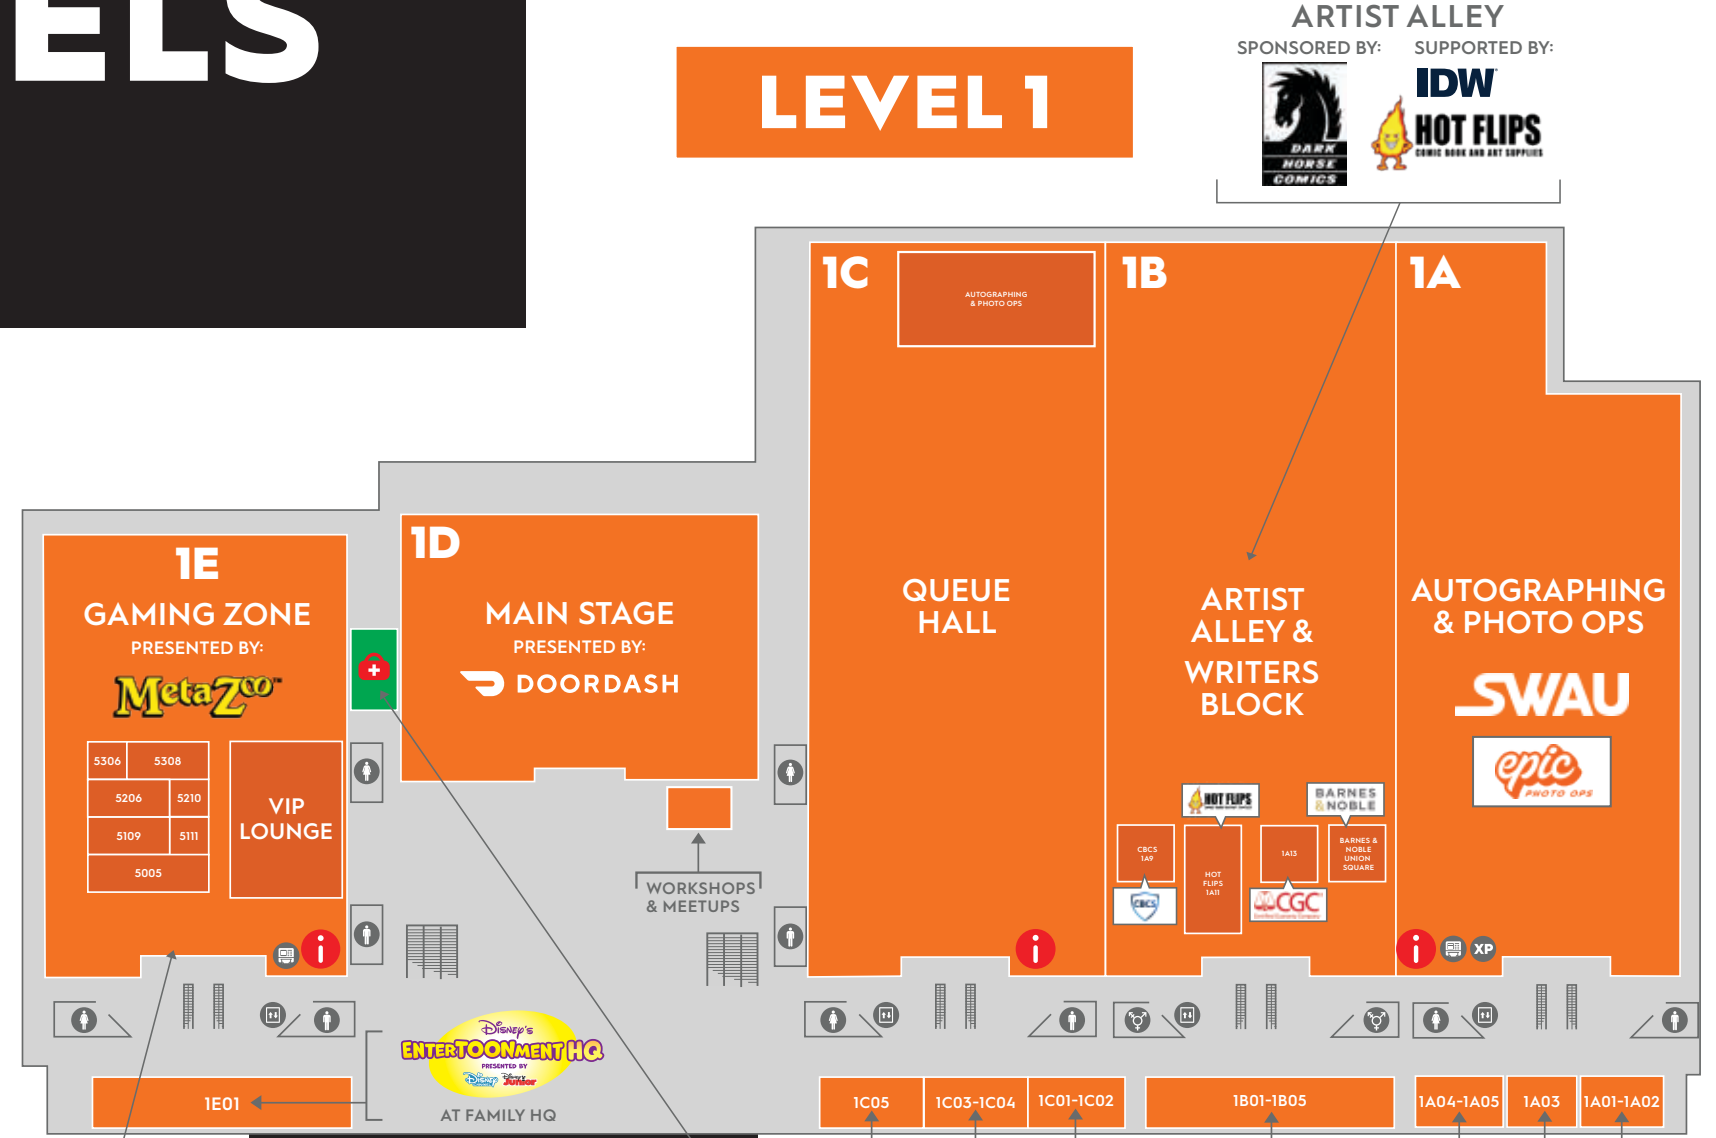

LEVELS 1-5

LEVEL 1

GAMING HOURS:

THURSDAY 10:00AM - 12:00AM

FRIDAY 10:00AM - 12:00AM

SATURDAY 10:00AM - 12:00AM

SUNDAY 10:00AM - 5:00PM

CONSOLE & TABLETOP GAMING

NURSING ROOM & FIRST AID STATION