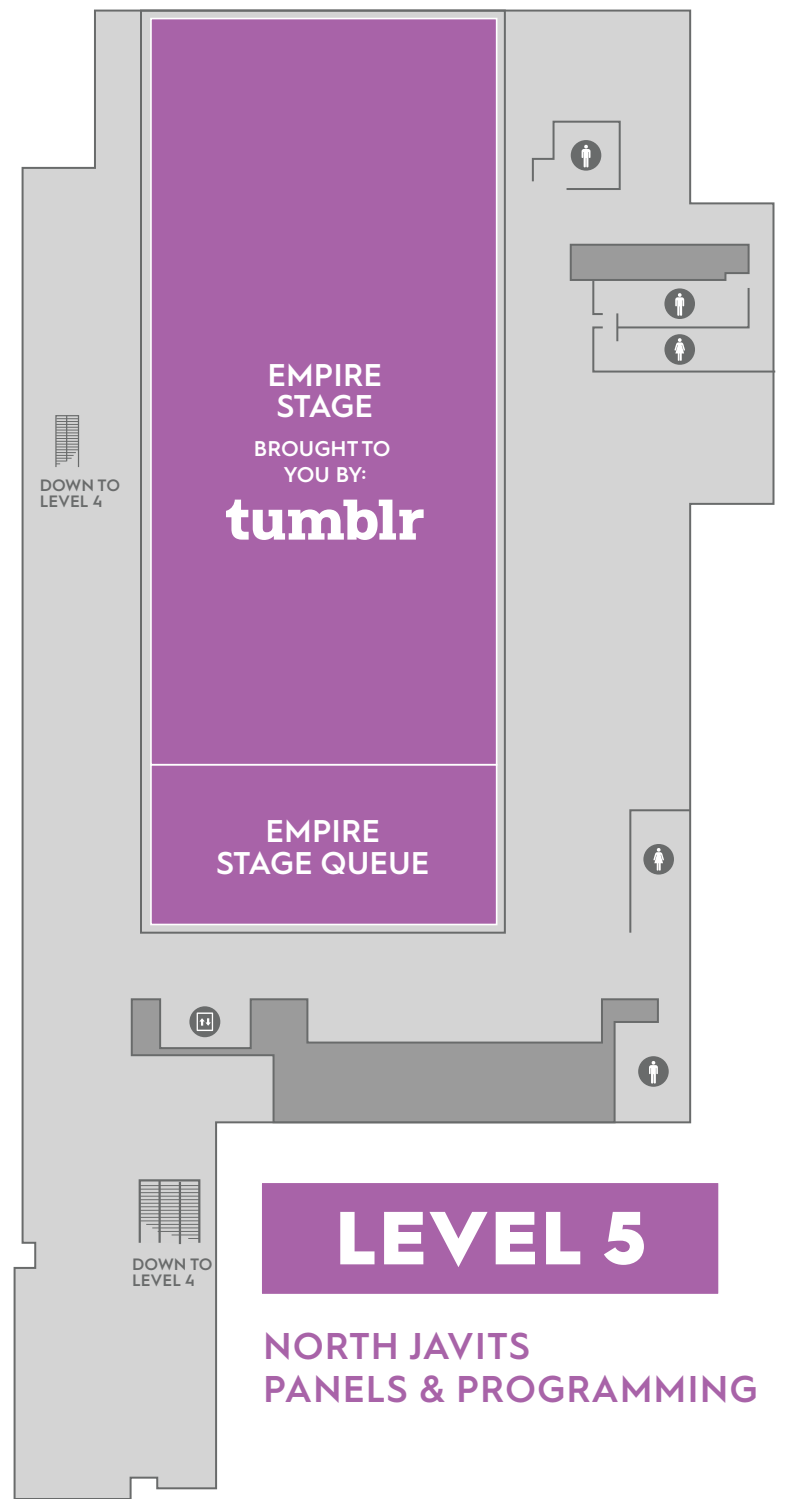

NURSING ROOM & FIRST AID STATION

LEVEL 3

LEVEL 2 & INNER ROADWAY

PROFESSIONAL PROGRAMMING AND PRO LOUNGE

COSPLAY CENTRAL

LEVEL 4

RIVER PAVILION

PROGRAMMING HOURS:

THURSDAY 10:30AM - 10:00PM

FRIDAY 10:30AM - 11:00PM

SATURDAY 10:30AM - 11:00PM

SUNDAY 10:30AM - 5:00PM

LEGEND

- Restrooms
- All Gender Restrooms
- Elevators
- ATMs
- Info Booths
- XP Prize Station

SHOW FLOOR - LEVEL 3

SHOW FLOOR HOURS:
THURSDAY
 10:00 AM - 7:00 PM*
FRIDAY
 10:00 AM - 7:00 PM*
SATURDAY
 10:00 AM - 7:00 PM*
SUNDAY
 10:00 AM - 5:00 PM

*Artist Alley & Writers Block in Hall 1B closes at 8:00 PM

ARTIST ALLEY & WRITERS BLOCK

LEVEL 1

HALL 1B

SPONSORED BY:

SUPPORTED BY:

ARTIST ALLEY HOURS & WRITERS BLOCK:
THURSDAY
 10:00AM - 8:00PM
FRIDAY
 10:00AM - 8:00PM
SATURDAY
 10:00AM - 8:00PM
SUNDAY
 10:00AM - 5:00PM