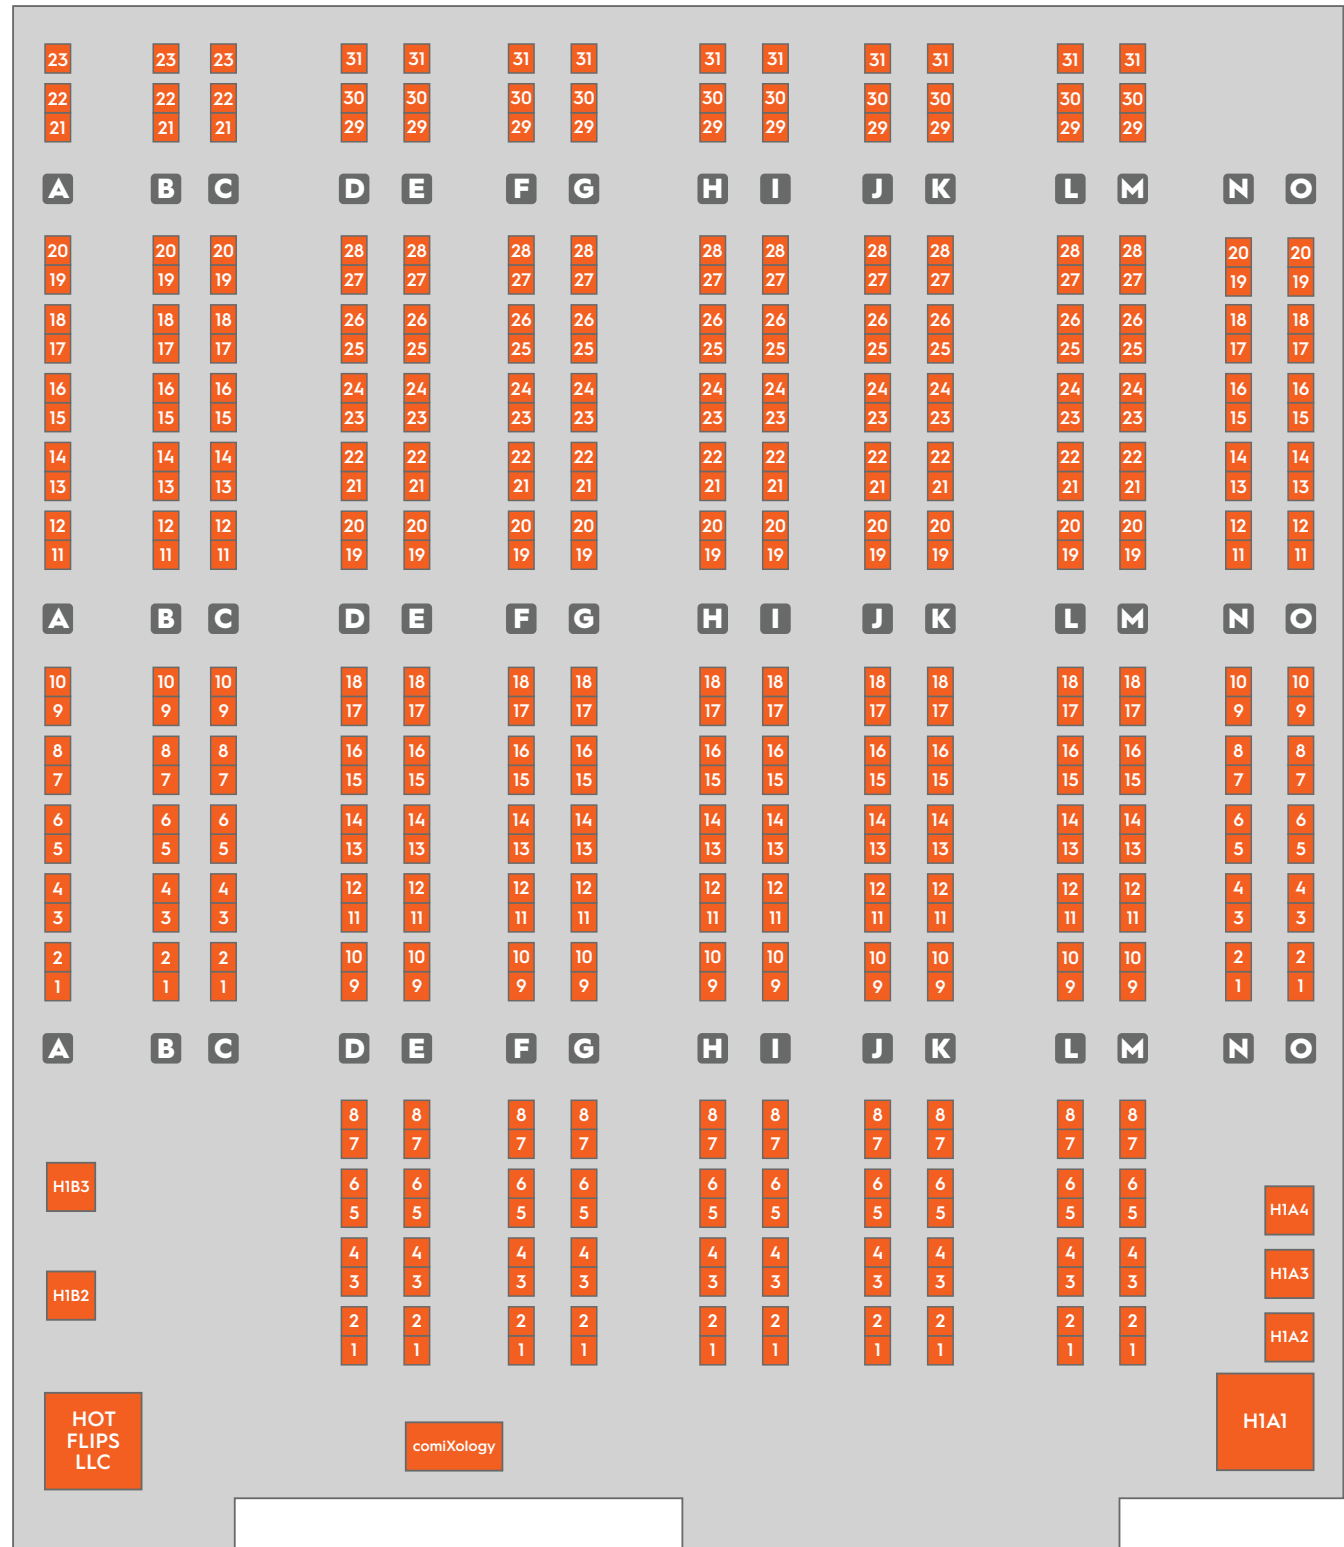

ARTIST ALLEY

LEVEL 1

HALL 1A & 1B

PRESENTED BY:

COMIXOLOGY

ASSOCIATE SPONSOR:

ARTIST ALLEY HOURS:

THURSDAY

10:00 AM - 8:00 PM

FRIDAY

10:00 AM - 8:00 PM

SATURDAY

10:00 AM - 8:00 PM

SUNDAY

10:00 AM - 5:00 PM